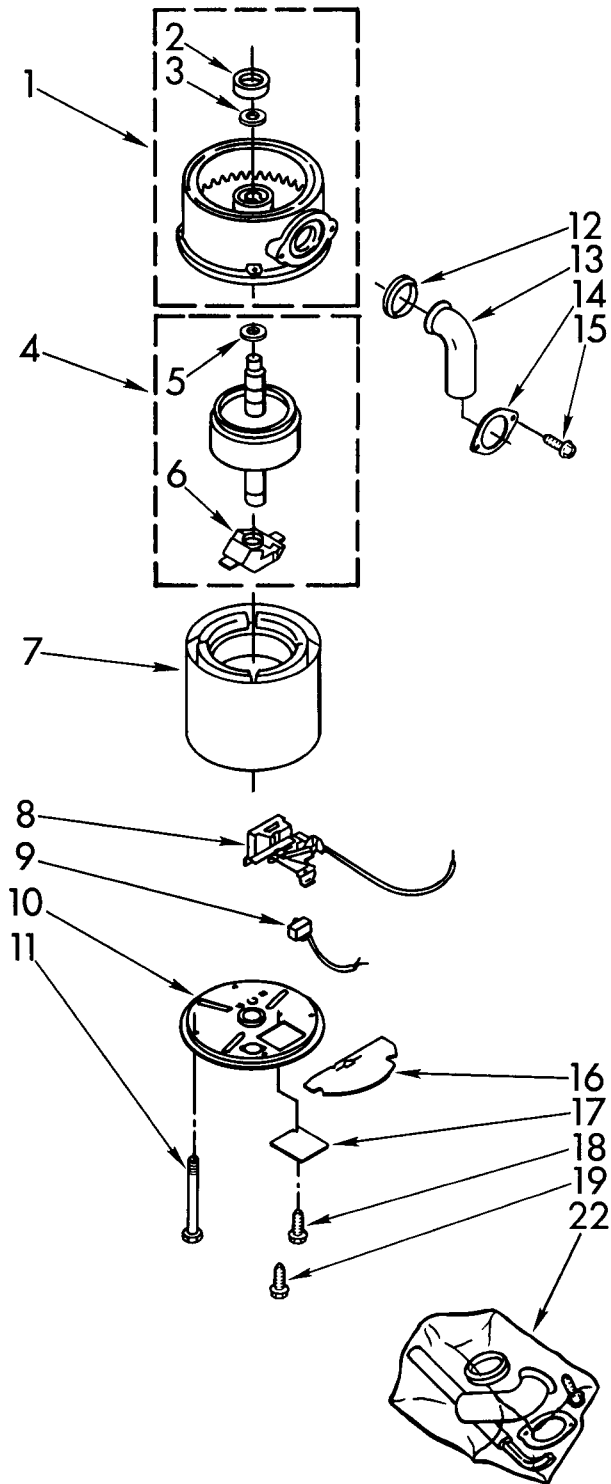

PARTS LIST FOR

KitchenAid

DISPOSER

**MODEL
KCDB250S0**

UPPER HOUSING AND FLANGE PARTS

4-92 Litho in U.S.A.

KitchenAid

ST. JOSEPH, MI 49085

©1988, 1992 KITCHENAID

Part No. 4211437 Rev. A

5-92

1	4211300	Stopper Assembly
2	4211301	Flange, Strainer
3	4211302	Seal, Sink Flange (2)
4	4211303	Flange, Backup
5	4211304	Flange, Mounting
6	4211305	Screw, Backup (3)
7	4211306	Ring, Retaining
8	4211307	Gasket, Mounting
9	4211308	Flange, Body
10	4211309	Container, Body Assembly
11	4211310	O-Ring
12	4211311	Kit, Sleeve And Seal (Includes Nut, Slinger & Sleeve)
13	4211312	Shredder Assembly, Rotating

LOWER HOUSING AND MOTOR PARTS

For Model: KCDB250S0

1	4211313	End Bell Assembly, Upper
2	4211314	Seal, Water & Oil
3	4211315	Washer, Thrust
4	4211320	Rotor & Shaft Assembly
5	4211321	Washer
6	4211322	Actuator Assembly, Centrifugal
7	4211323	Stator Assembly
8	4211324	Switch Assembly, Start
9	4211325	Protector, Overload
10	4211327	End Frame Assembly, Lower
11	4211331	Bolt, Thru (4)
12	4211316	Gasket, Tailpipe
13	4211317	Tailpipe
14	4211318	Flange, Tailpipe
15	4211319	Screw, Tailpipe (2)
16	4211326	Shield, Wire
17	4211328	Cover, Terminal
18	4211329	Screw
19	4211330	Screw, Ground
20	4211397	Emergency, Wrench Assembly
21	4211396	Adapter, Sink Assembly
22	4211564	Kit, Installation (Includes Nos. 12, 13, 14, 15, 20, Instructions and Use and Care Guide)

Following Parts Not Illustrated

LIT4171071	Guide, Use And Care
LIT4171069	Instructions, Installation
LIT4211437	Repair Parts List